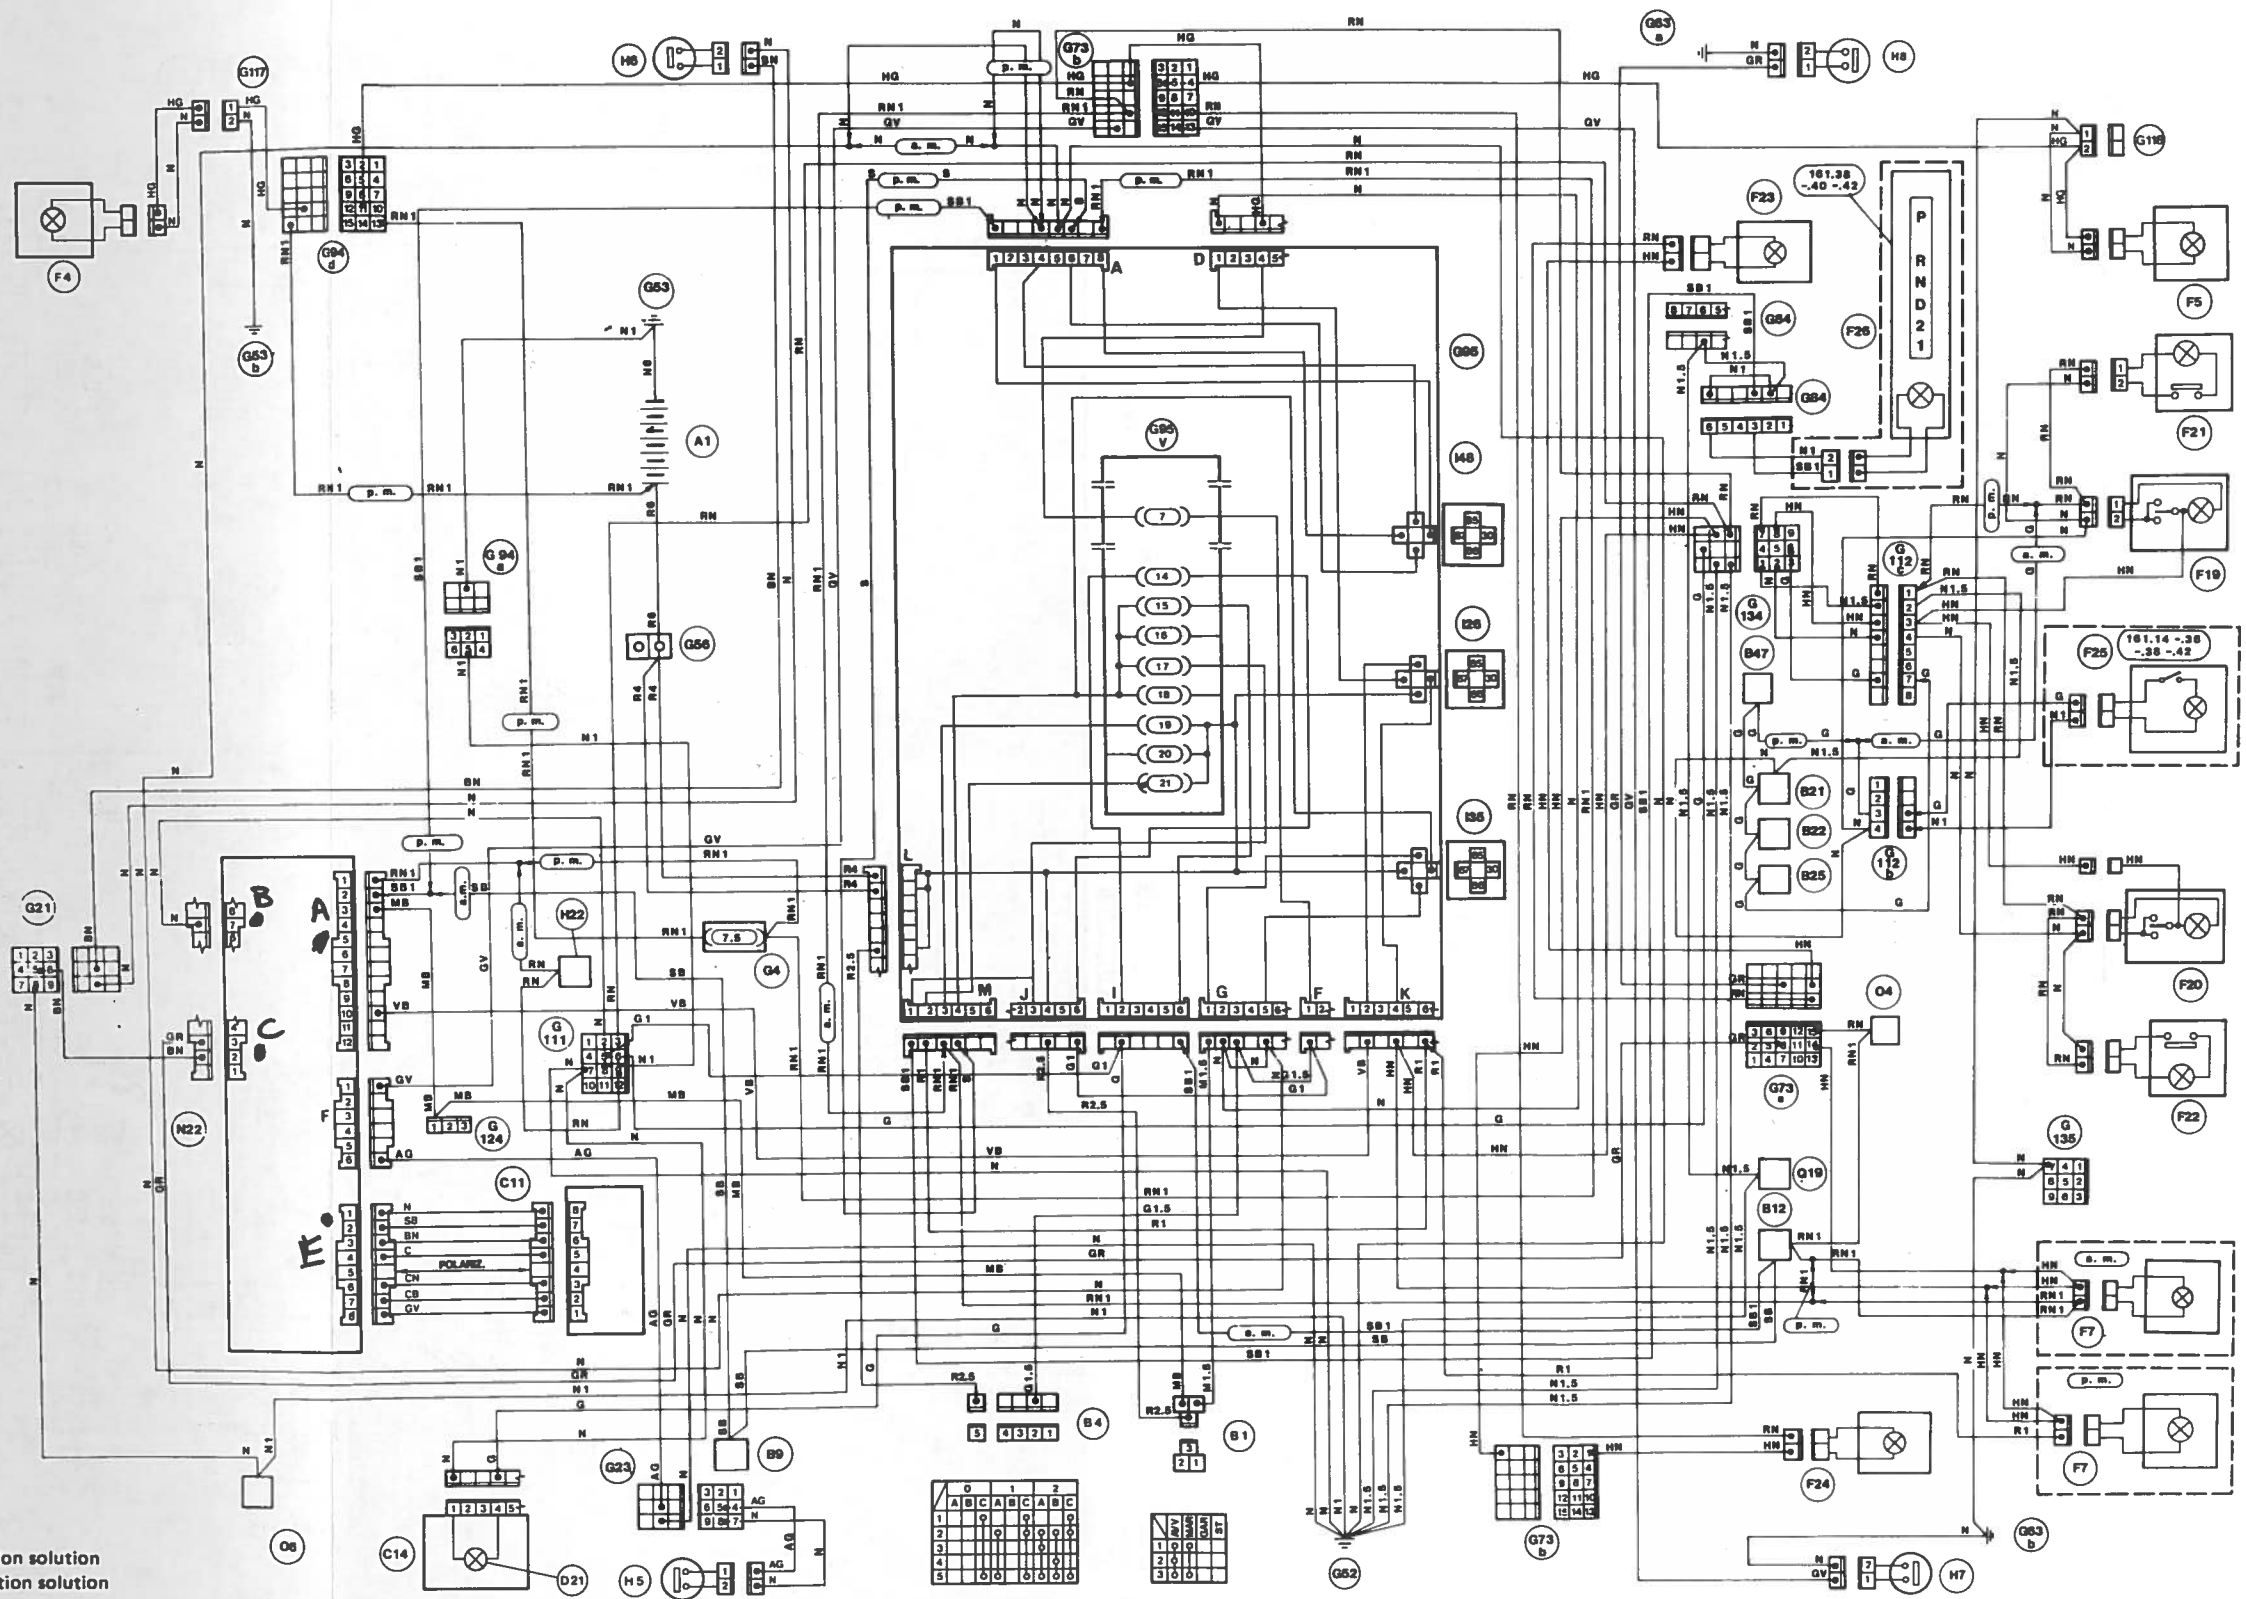

INSIDE LIGHTING WITH SUN ROOF (wiring diagram)

(s.m.) = pre-modification solution
(p.m.) = post-modification solution